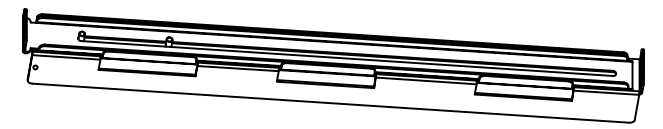

Minimum stroke 650mm

Maximum stroke 1090mm, left rail

Minimum stroke 650mm

Maximum stroke 1090mm, right rail